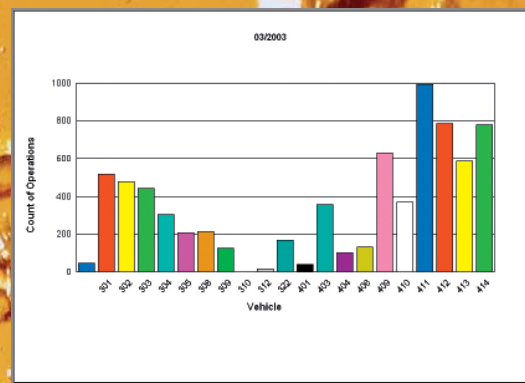

PETRODAT 3003 Aircraft Refuelling
the highly efficient OnTruck equipment for aircraft refuellers and dispensers in hazardous areas.

...the all in one solution

- no data loss
- all in one responsibility
- 3 month data base

PETRODAT 3003 Aircraft Refuelling

Starting up as a standard measuring unit to a complete dispatch solution you will solve all your individual questions. PETRODAT Aircraft Refuelling is combining three systems, measuring, data transfer and On Board computer.

OnTruck computer

- Linux operating system
- 3 month data base
- central service and update functionality via GPRS modem
- individual design, interactive display

Message transmission system

- independent secured data transmission via GPRS/UMTS modem
- guaranteed data security
- online connection IP based, static IP adressable
- message queue
- data transfer through Web server

Electronic measurement system

- approved measuring unit by MID or national authorities
- one to four measuring units adoptable in one PETRODAT 3003 system
- temperature compensation optional

Ticket printer

- E-ticketing without printout
- design for the printout
- messages printout